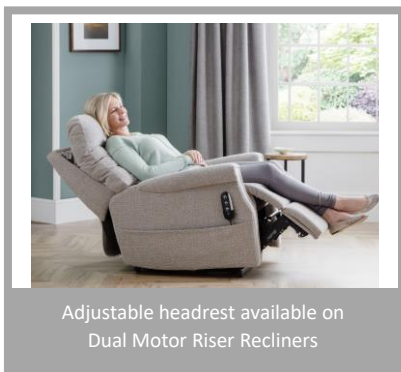

# Sandhurst Suite

Fabric: Weave Silver

Adjustable headrest available on Dual Motor Riser Recliners

Sandhurst Suite Dimensions Metric						
	HEIGHT	WIDTH	DEPTH	SEAT HEIGHT	SEAT WIDTH	SEAT DEPTH
GRANDE RECLINER*	1140	855	950	520	520	535
STANDARD RECLINER*	1100	810	910	495	505	520
PETITE RECLINER*	1040	790	910	465	500	495
FIXED CHAIR	1100	810	940	495	505	520
2 SEAT SPLIT FIXED SETTEE	1100	1330	940	495	1020	520
2 SEAT RECLINING SETTEE	1090	1400	910	495	1075	520
3 SEAT SPLIT FIXED SETTEE	1100	1830	940	495	1520	520
3 SEAT RECLINING SETTEE	1090	1900	910	495	1575	520