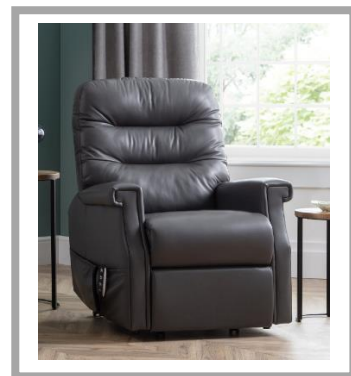

# Sandhurst Suite

Fabric: Weave Silver

Adjustable headrest available on Dual Motor Riser Recliners

Sandhurst Suite Dimensions Metric						
	HEIGHT	WIDTH	DEPTH	SEAT HEIGHT	SEAT WIDTH	SEAT DEPTH
GRANDE RECLINER*	1140	855	950	520	520	535
STANDARD RECLINER*	1100	810	910	495	505	520
PETITE RECLINER*	1040	790	910	465	500	495
FIXED CHAIR	1100	810	940	495	505	520
2 SEAT SPLIT FIXED SETTEE	1100	1330	940	495	1020	520
2 SEAT RECLINING SETTEE	1090	1400	910	495	1075	520
3 SEAT SPLIT FIXED SETTEE	1100	1830	940	495	1520	520
3 SEAT RECLINING SETTEE	1090	1900	910	495	1575	520

\* Available in all 5 actions and on ZipSPEED

Also available in leather. Please note leather models do not contain Mammoth Medical Grade™ Seating Technology.

All chairs are measured closed and dimensions are approximate. Allow a minimum tolerance of c13mm on each dimension quoted and dimensions will alter slightly after use.