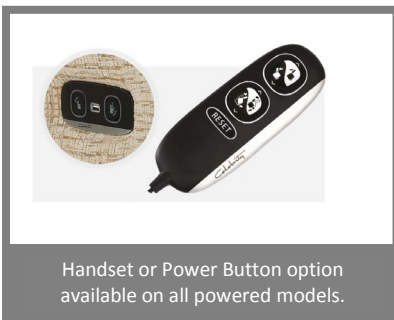

Somersby Suite

Fabric: Esker Sand

Handset or Power Button option available on all powered models.

Split 2 and 3 Seat Fixed Settees available

Somersby Suite Dimensions Metric

	HEIGHT	WIDTH	DEPTH	SEAT HEIGHT	SEAT WIDTH	SEAT DEPTH
GRANDE RECLINER*	1120	840	915	510	535	520
STANDARD RECLINER*	1065	775	890	495	510	495
PETITE RECLINER*	1015	775	890	470	510	470
STANDARD FIXED CHAIR	1065	775	940	495	510	495
2 SEAT SPLIT FIXED SETTEE	1065	1370	940	495	1065	495
2 SEAT RECLINING SETTEE	1065	1435	890	495	1105	510
3 SEAT SPLIT FIXED SETTEE	1065	1905	940	495	1600	495
3 SEAT RECLINING SETTEE	1065	1970	890	495	1650	510